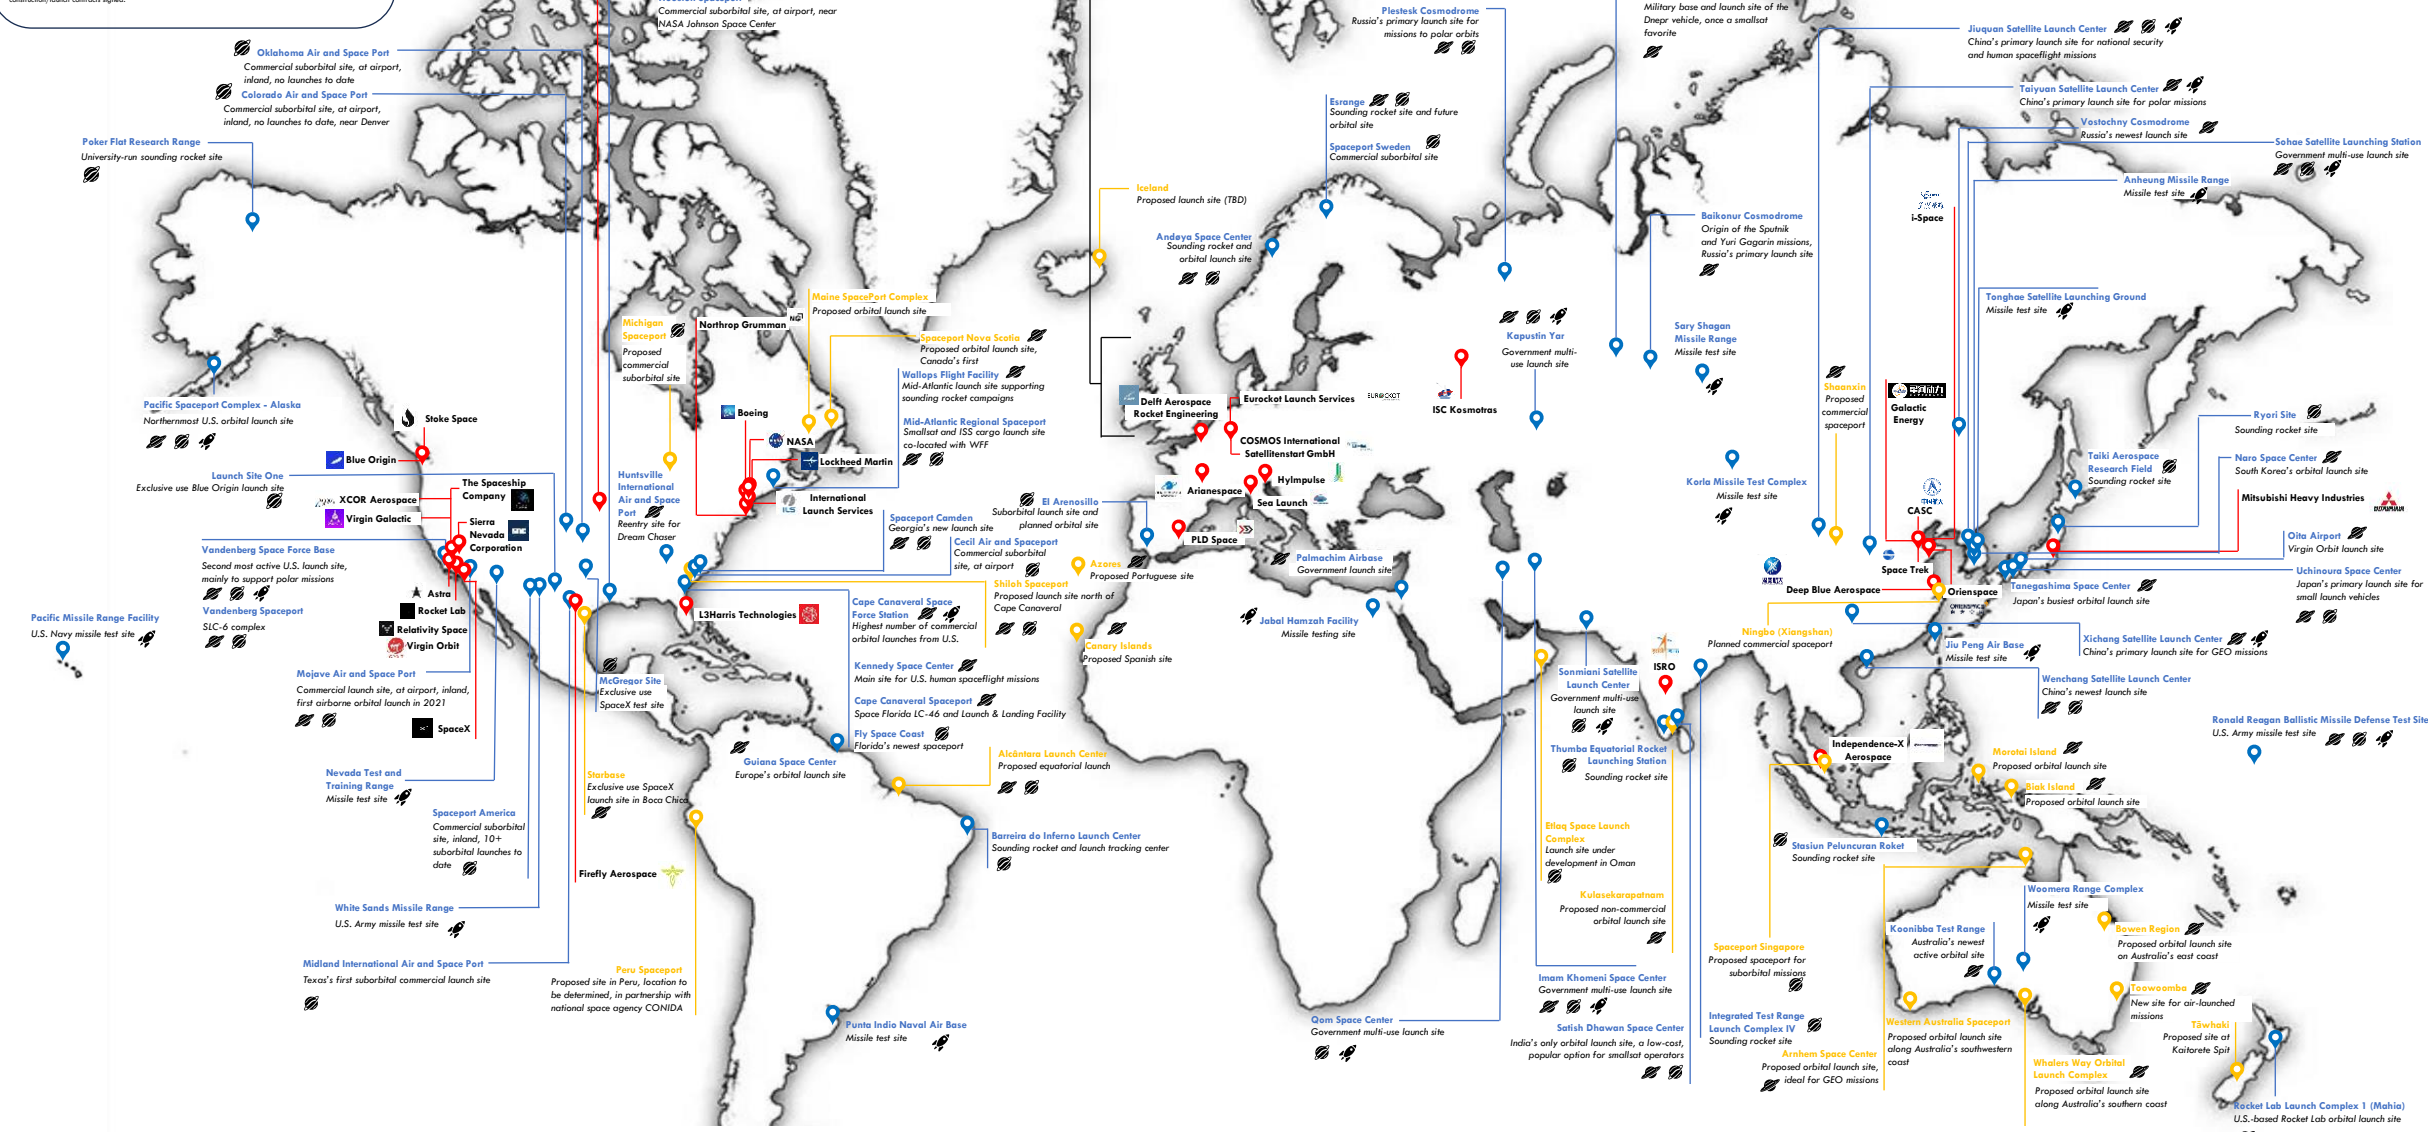

LEGEND

- Supports orbital launches
- Supports suborbital launches
- Ballistic missile testing
- Proposed sites
- Active support of orbital/suborbital launches
- Launch vehicle manufacturers and space launch provider

USPACE LAUNCH SERVICES STRATEGIES